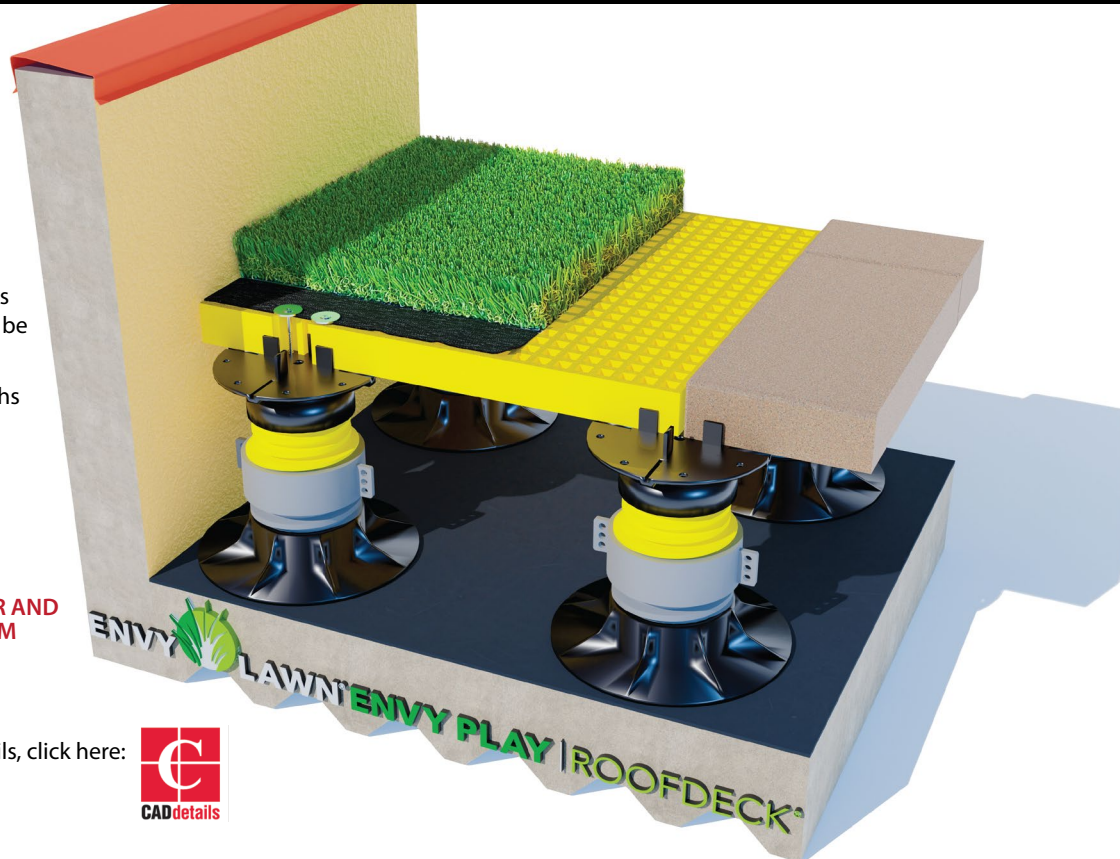

ROOF DECK INSTALLATION | PEDESTAL

EXTRACTABLE CAD DETAIL:

EnvyLawn detail sheets contain multiple layered details to accommodate each optional installation method. These details can be selected via the Adobe Acrobat layers panel. These details are CAD-ready and can be imported directly into your CAD software.

For access to preformatted standalone details, click here:

NOTE: Only one detail layer for this sheet

GALVANIZED WASHER & EXTERIOR DECK SCREW TO SECURE TURF & GRATE

ATTACH GRATING USING C-CLIPS

ENVYLAWN® TURF
FILTER FABRIC